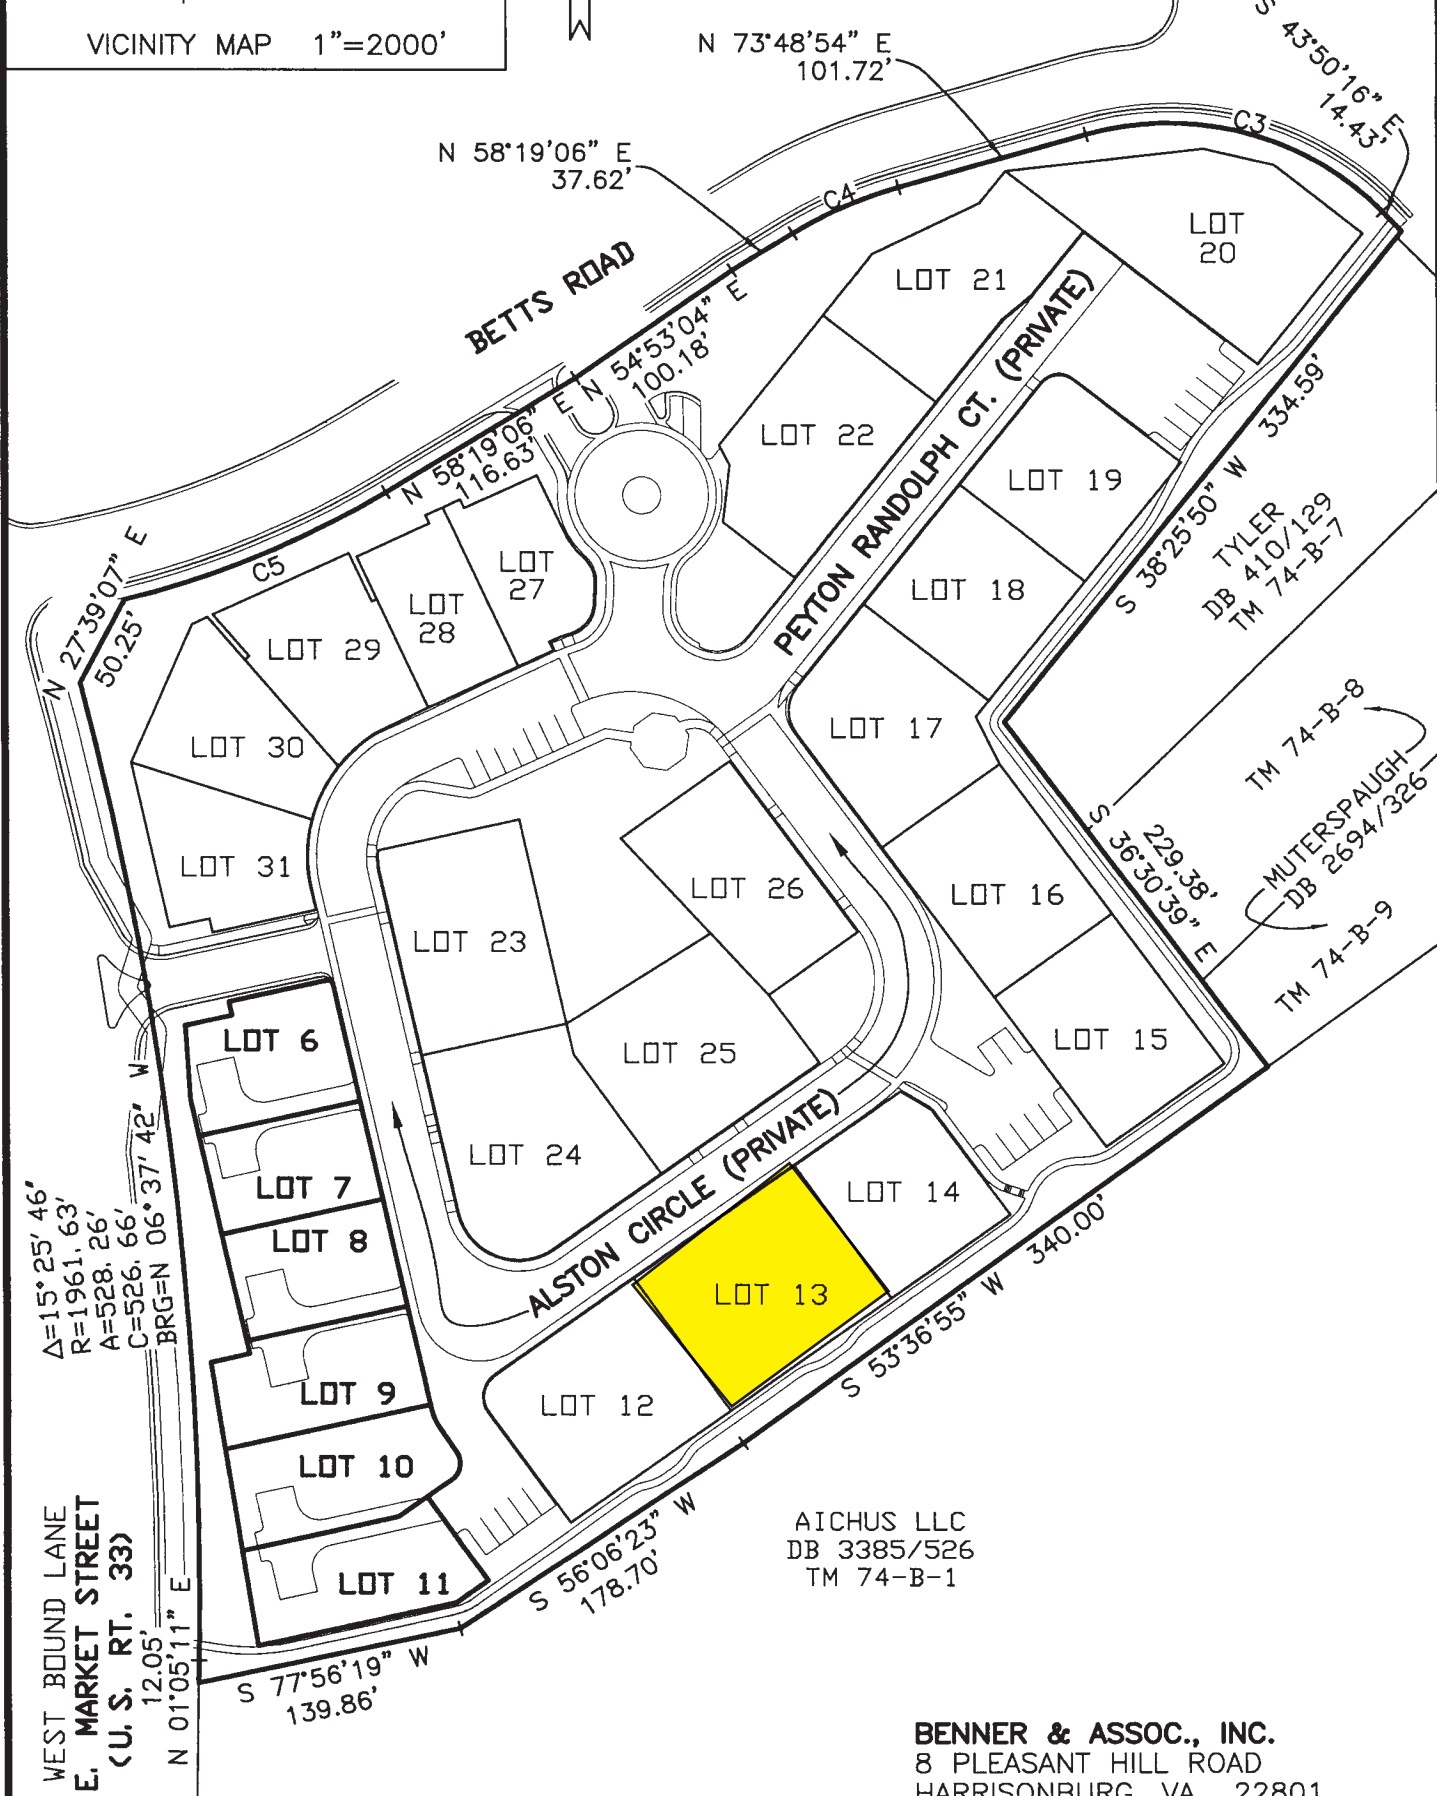

SEE SHEET 8
FOR CURVE TABLE
& LINE TABLE

FAIRWAY DRIVE

BENNER & ASSOC., INC.
 8 PLEASANT HILL ROAD
 HARRISONBURG, VA 22801
 540 434-0267
 REF# 022805
 DRAWING: 022805 RESUBD PLDWC